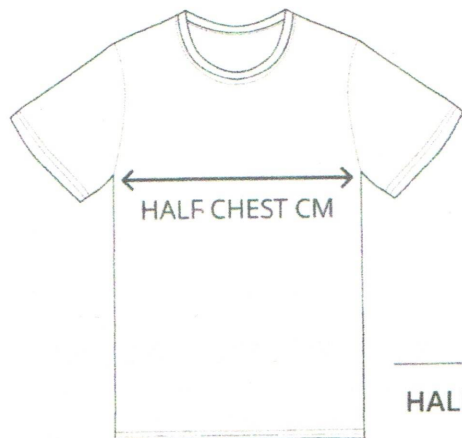

T-SHIRT SIZE GUIDE

KIDS TEE T302HT

- 190-195gsm
- 100% cotton kids tee with spandex ribbing
- side seamed
- double stitches
- regular fit

SIZE	00	0	2	4	6	8	10	12	14	16
HALF CHEST	27.5	30	32.5	35	37.5	40	42.5	45	47.5	50

UNISEX TEE T202HT

- 190-195gsm
- 100% cotton kids tee with spandex ribbing
- side seamed
- double stitches
- regular fit

SIZE	XS	S	M	L	XL	XXL	3XL	4XL	5XL
HALF CHEST	50	52	54.5	57	60	63	65.5	68	70.5

LADIES TEE T201LD

- 185gsm
- 100% combed cotton
- modern tapered fit

SIZE	8	10	12	14	16	18	20	22
HALF CHEST	42	44.5	47	49.5	52	54.5	57	59.5

HOODIE SIZE GUIDE

JUNIOR / LADIES TH22UN

- 320gsm
- poly cotton fleecy hoodie
- kangaroo pocket

SIZE	4	6	8	10	12	14	16
HALF CHEST	40	44	48	50	52	55	57

MENS TP212H

- 320gsm
- 35% cotton, 65% poly
- kangaroo pocket

SIZE	S	M	L	XL	XXL	3XL	4XL	5XL
HALF CHEST	59	61	63	65	67	69	71	73