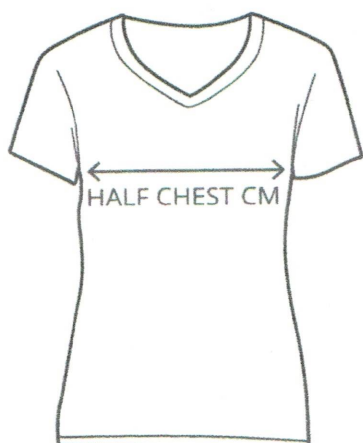

T-SHIRT SIZE GUIDE

KIDS TEE T302HT

- 190-195gsm
- 100% cotton kids tee with spandex ribbing
- side seamed
- double stitches
- regular fit

SIZE	00	0	2	4	6	8	10	12	14	16
HALF CHEST	27.5	30	32.5	35	37.5	40	42.5	45	47.5	50

UNISEX TEE T202HT

- 190-195gsm
- 100% cotton kids tee with spandex ribbing
- side seamed
- double stitches
- regular fit

SIZE	XS	S	M	L	XL	XXL	3XL	4XL	5XL
HALF CHEST	50	52	54.5	57	60	63	65.5	68	70.5

LADIES TEE T201LD

- 185gsm
- 100% combed cotton
- modern tapered fit

SIZE	8	10	12	14	16	18	20	22
HALF CHEST	42	44.5	47	49.5	52	54.5	57	59.5

HOODIE SIZE GUIDE

JUNIOR / LADIES TH22UN

- 320gsm
- poly cotton fleecy hoodie
- kangaroo pocket

SIZE	4	6	8	10	12	14	16
HALF CHEST	40	44	48	50	52	55	57

MENS TP212H

- 320gsm
- 35% cotton, 65% poly
- kangaroo pocket

SIZE	S	M	L	XL	XXL	3XL	4XL	5XL
HALF CHEST	59	61	63	65	67	69	71	73