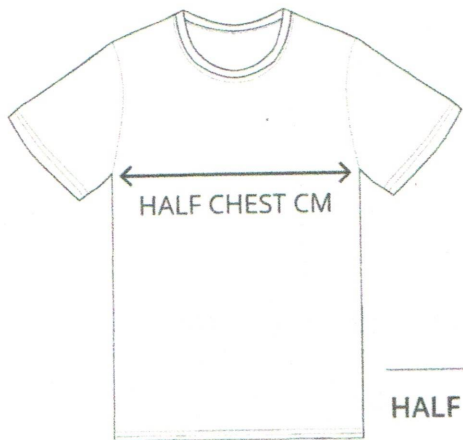

T-SHIRT SIZE GUIDE

KIDS TEE T302HT

- 190-195gsm
- 100% cotton kids tee with spandex ribbing
- side seamed
- double stitches
- regular fit

SIZE	00	0	2	4	6	8	10	12	14	16
HALF CHEST	27.5	30	32.5	35	37.5	40	42.5	45	47.5	50

UNISEX TEE T202HT

- 190-195gsm
- 100% cotton kids tee with spandex ribbing
- side seamed
- double stitches
- regular fit

SIZE	XS	S	M	L	XL	XXL	3XL	4XL	5XL
HALF CHEST	50	52	54.5	57	60	63	65.5	68	70.5

LADIES TEE T201LD

- 185gsm
- 100% combed cotton
- modern tapered fit

SIZE	8	10	12	14	16	18	20	22
HALF CHEST	42	44.5	47	49.5	52	54.5	57	59.5

HOODIE SIZE GUIDE

JUNIOR / LADIES TH22UN

- 320gsm
- poly cotton fleecy hoodie
- kangaroo pocket

SIZE	4	6	8	10	12	14	16
HALF CHEST	40	44	48	50	52	55	57

MENS TP212H

- 320gsm
- 35% cotton, 65% poly
- kangaroo pocket

SIZE	S	M	L	XL	XXL	3XL	4XL	5XL
HALF CHEST	59	61	63	65	67	69	71	73